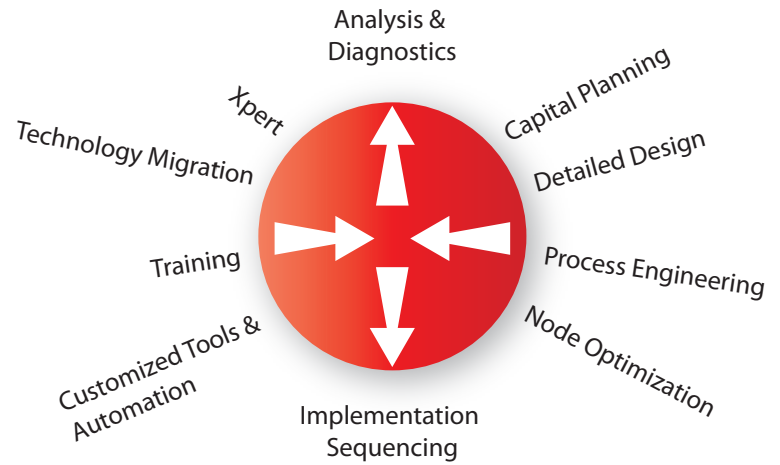

# Professional Services Through the I-Team

*Delivering Value to Every Phase of Our Clients Engineering Lifecycle*

Cerion Consulting teams combine leading wireless industry experts with operational research scientists and seasoned software architects to deliver best-in-class broadband wireless solutions.

Our expertise and engineering methodologies are leveraged by Tier One Mobile Operators around the world. Our multi-dimensional analyses span technology, equipment vendor and time.

We continually benchmark our recommendations to measure the performance and economic impact after their deployment. We have consistently delivered in excess of two times ROI as verified by our clients.

*Cerion Consultants reduce risk and save expenses*

Strategic & Technology Planning ( 3-5 Years )

Technology Vendor

Capital Planning & Network Design ( 1-3 Years )

Budget Deployment

Network Performance & Network Optimization ( 0-1 Year )

KPI's Algorithms